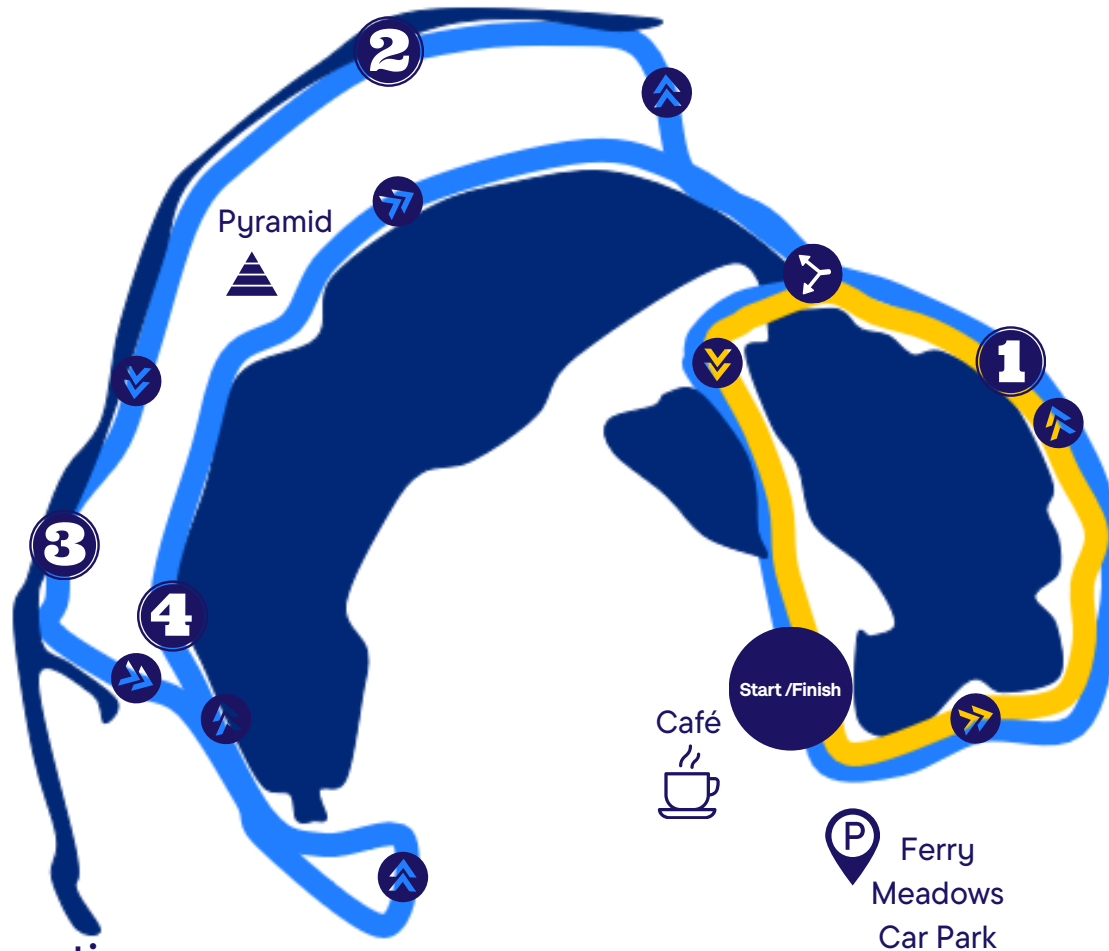

Peterborough Memory Walk, Ferry Meadows

Important Information

- The route is signposted, and there are volunteer marshals along the route to guide you.
- Roads are open to traffic, so please only use designated crossing points and follow all instructions from marshals.
- Highway code rules apply, you are responsible for your own safety on any crossings, so please so do with caution.

KEY

- Distance marker (km)
- Direction of travel
- Route split point
- Short route
- Long route