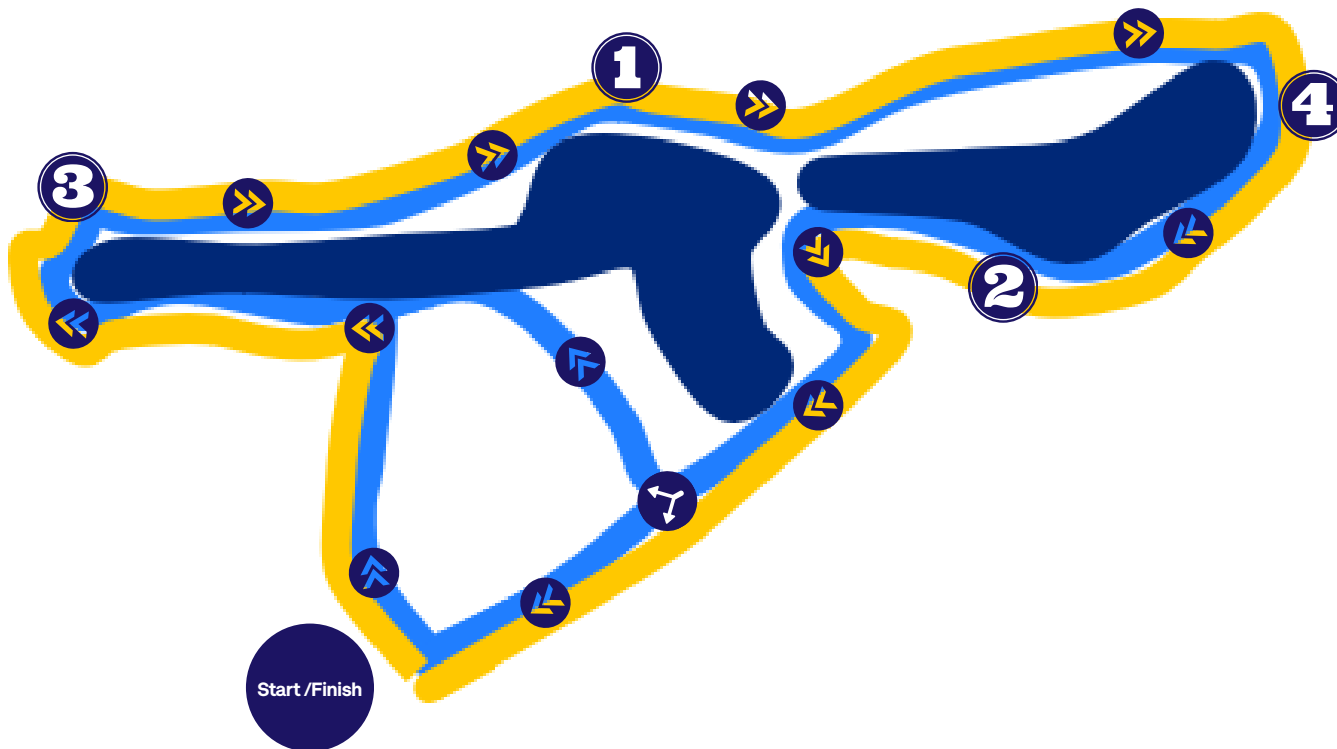

Hull Memory Walk, East Park

Important Information

- The route is signposted, and there are volunteer marshals along the route to guide you.
- Highway code rules apply, you are responsible for your own safety on any crossings, so please so do with caution.

KEY

- Distance marker (km)
- Direction of travel
- Route split point
- Short route
- Long route (x2 laps of lake)