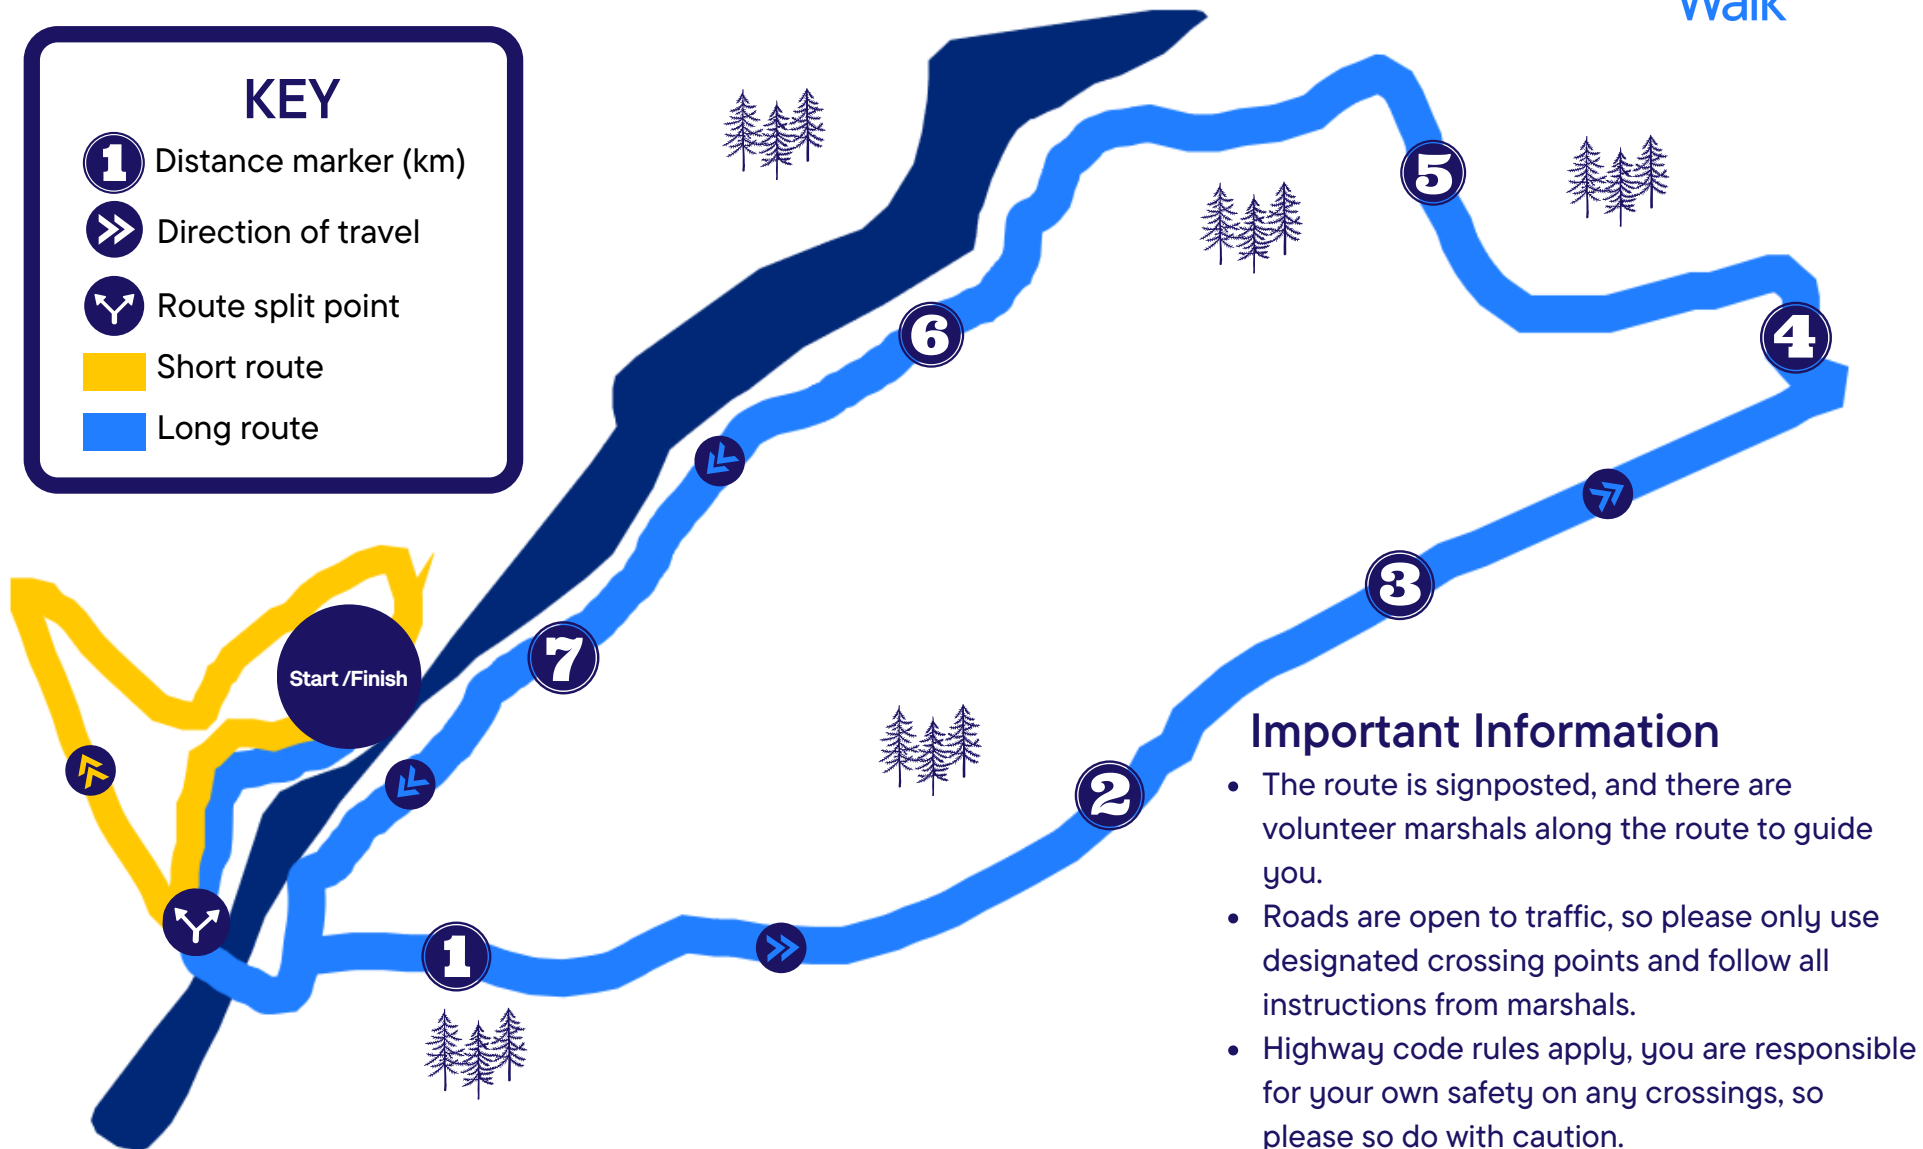

Clumber Park Memory Walk

KEY

① Distance marker (km)

➤ Direction of travel

Y Route split point

Short route

Long route

Important Information

- The route is signposted, and there are volunteer marshals along the route to guide you.
- Roads are open to traffic, so please only use designated crossing points and follow all instructions from marshals.
- Highway code rules apply, you are responsible for your own safety on any crossings, so please do so with caution.