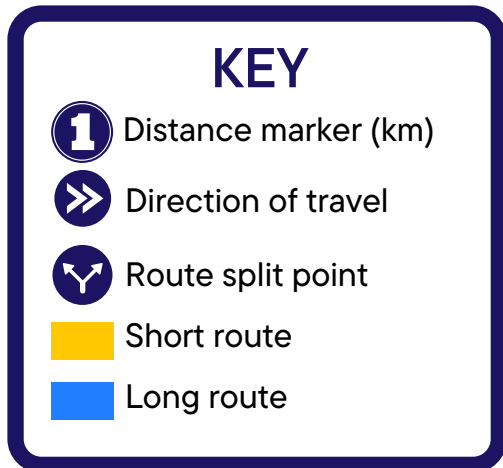

Cardiff Memory Walk, Bute Park

Important Information

- The route is signposted, and there are volunteer marshals along the route to guide you.
- Roads are open to traffic, so please only use designated crossing points and follow all instructions from marshals.
- Highway code rules apply, you are responsible for your own safety on any crossings, so please do with caution.